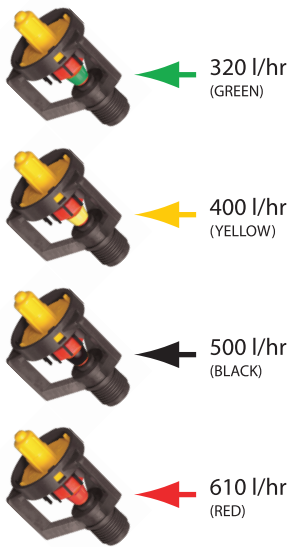

RC 007PR

Pressure Regulated 1/2" Rotor Sprinkler

Colour coded rings show flow rates

Max.nr. of sprinklers on laterals, according to the tube ø.
Spacing between sprinklers 12m.

Model (Colour Code)	ø 25/6 atm	ø 32/6 atm	ø 40/6 atm
320 l/hr (Green)	11	11	29
400 l/hr (Yellow)	9	15	25
500 l/hr (Black)	8	13	22
610 l/hr (Red)	7	11	19

180° Deflector Fitted (Optional)

Flow Rate Chart of the pressure regulated RC 007-PR

Radius Chart of the pressure regulated RC 007-PR