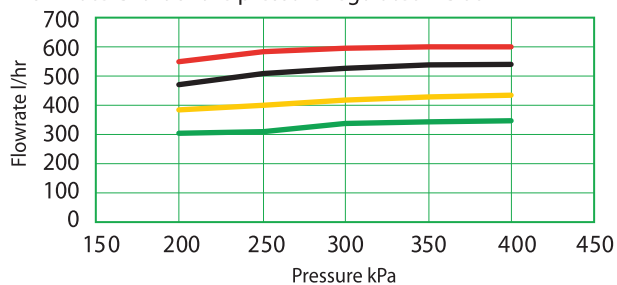

RC 007PR

Pressure Regulated 1/2" Rotor Sprinkler

Colour coded rings show flow rates

Max.nr. of sprinklers on laterals, according to the tube ø.
Spacing between sprinklers 12m.

Model (Colour Code)	ø 25/6 atm	ø 32/6 atm	ø 40/6 atm
320 l/hr (Green)	11	11	29
400 l/hr (Yellow)	9	15	25
500 l/hr (Black)	8	13	22
610 l/hr (Red)	7	11	19

180° Deflector Fitted (Optional)

Flow Rate Chart of the pressure regulated RC 007-PR

Radius Chart of the pressure regulated RC 007-PR